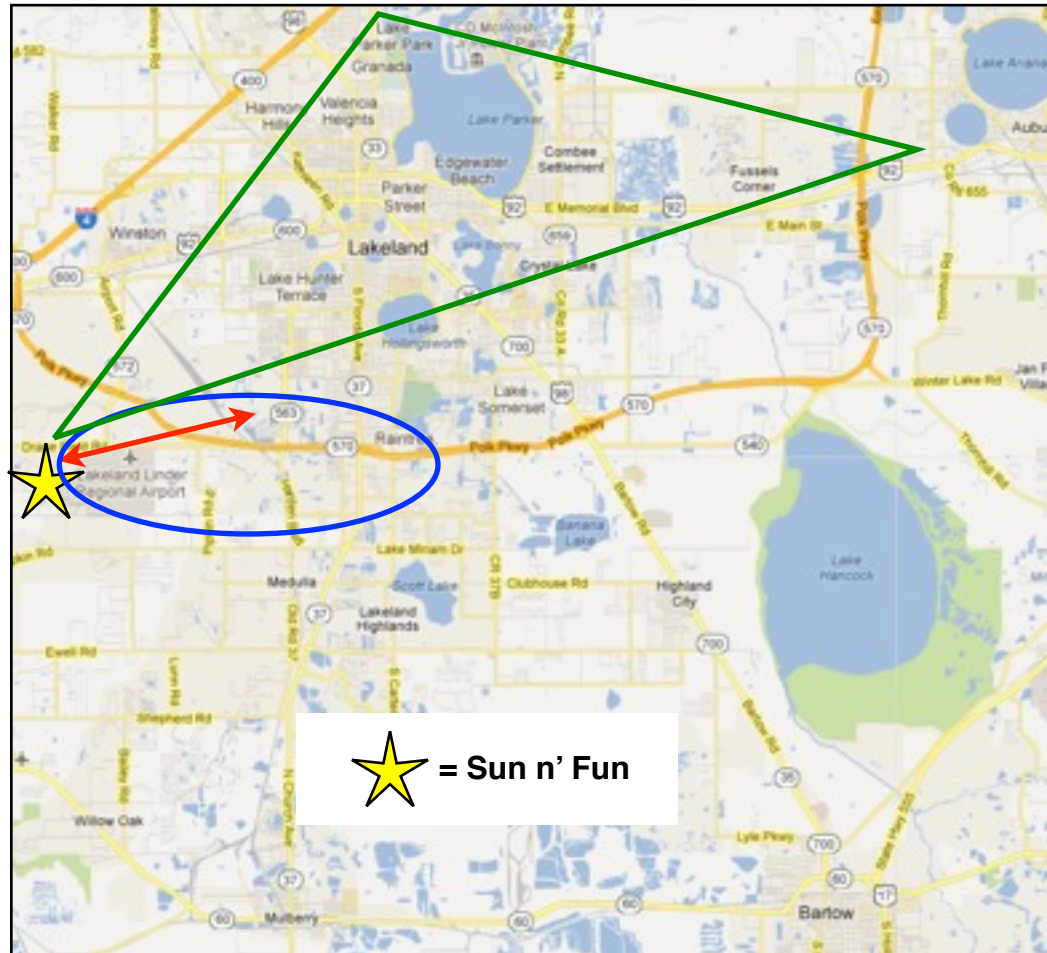

## Lakeland Shuttle Map Sunday, March 24

**Green Route 6AM - 8AM and 4PM - 10PM:** Serving Holiday Inn Express, Ramada Inn, Comfort Inn & Suites, Jameson Inn, Best Western Plus and near by restaurants

---

**Blue Route 6AM - 8AM and 4PM - 10PM:** Serving Imperial Swan, Courtyard by Marriott, Hilton Garden Inn, Hampton Inn & Suites, Residence Inn by Marriott, Publix and near by restaurants

---

**Red Route 4PM - 10PM:** Serving evening entertainment and restaurants at Lakeside Village