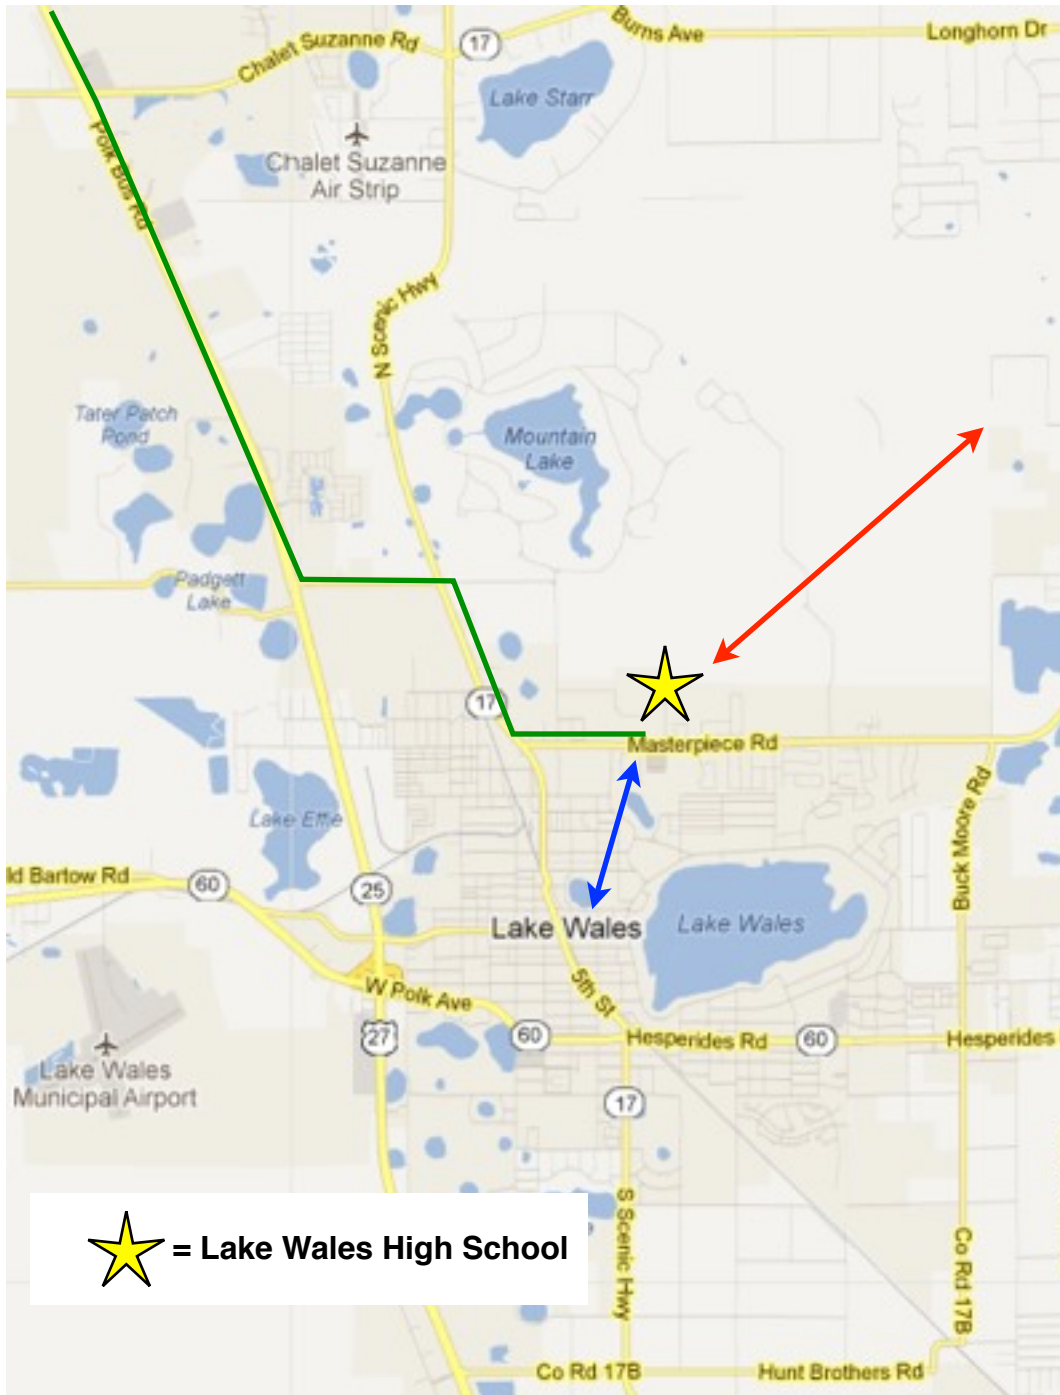

## Lake Wales Shuttle Map

**Green Route 4PM - 10PM Wednesday and Thursday, 6AM - 8AM Thursday and Friday:** Serving Hampton Inn, Holiday Inn, Green Gables Inn, Holiday Inn Express, Comfort Inn & Suites, Hampton Inn & Suites, Publix and near by restaurants

**Blue Route 3:30PM - 9:30PM Wednesday:** Serving downtown restaurants and evening entertainment

**Red Route 3:30PM - 9:30PM Thursday:** Serving evening entertainment at Bok Tower Gardens and Blue Palmetto Cafe

*Routes and times subject to change - Shuttles intended for PEOPLE ONLY - NO BIKES / LUGGAGE*