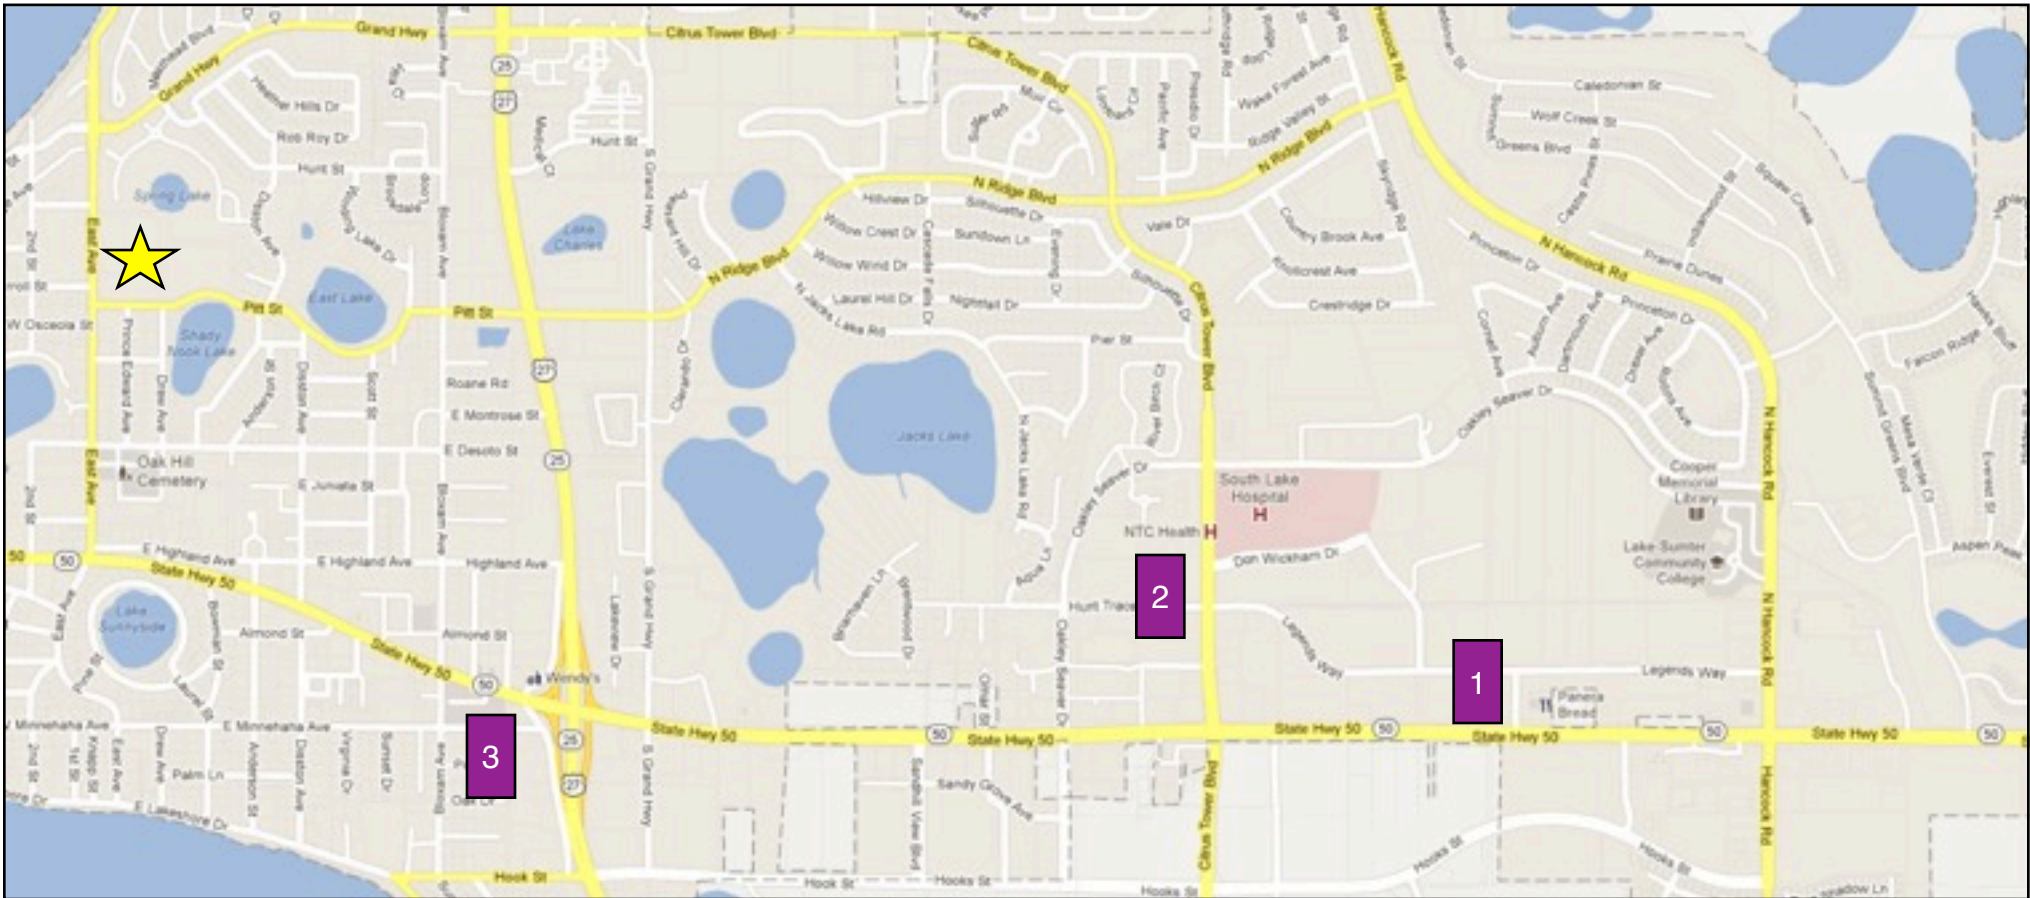

## Clermont Shuttle Map

 = Clermont Middle School

**Lake Limo Shuttle Service 3:30PM - 9:30PM Monday and Tuesday:** Serving Hampton Inn (1), Fairfield Inn (2), Holiday Inn Express (3) and near by restaurants

**Hurst Transportation Shuttle Service 6AM - 8AM Tuesday and Wednesday:** Serving Hampton Inn (1), Fairfield Inn (2), Holiday Inn Express (3) and near by restaurants

*Routes and times subject to change - Shuttles intended for PEOPLE ONLY - NO BIKES / LUGGAGE (BACKPACKS ONLY)*