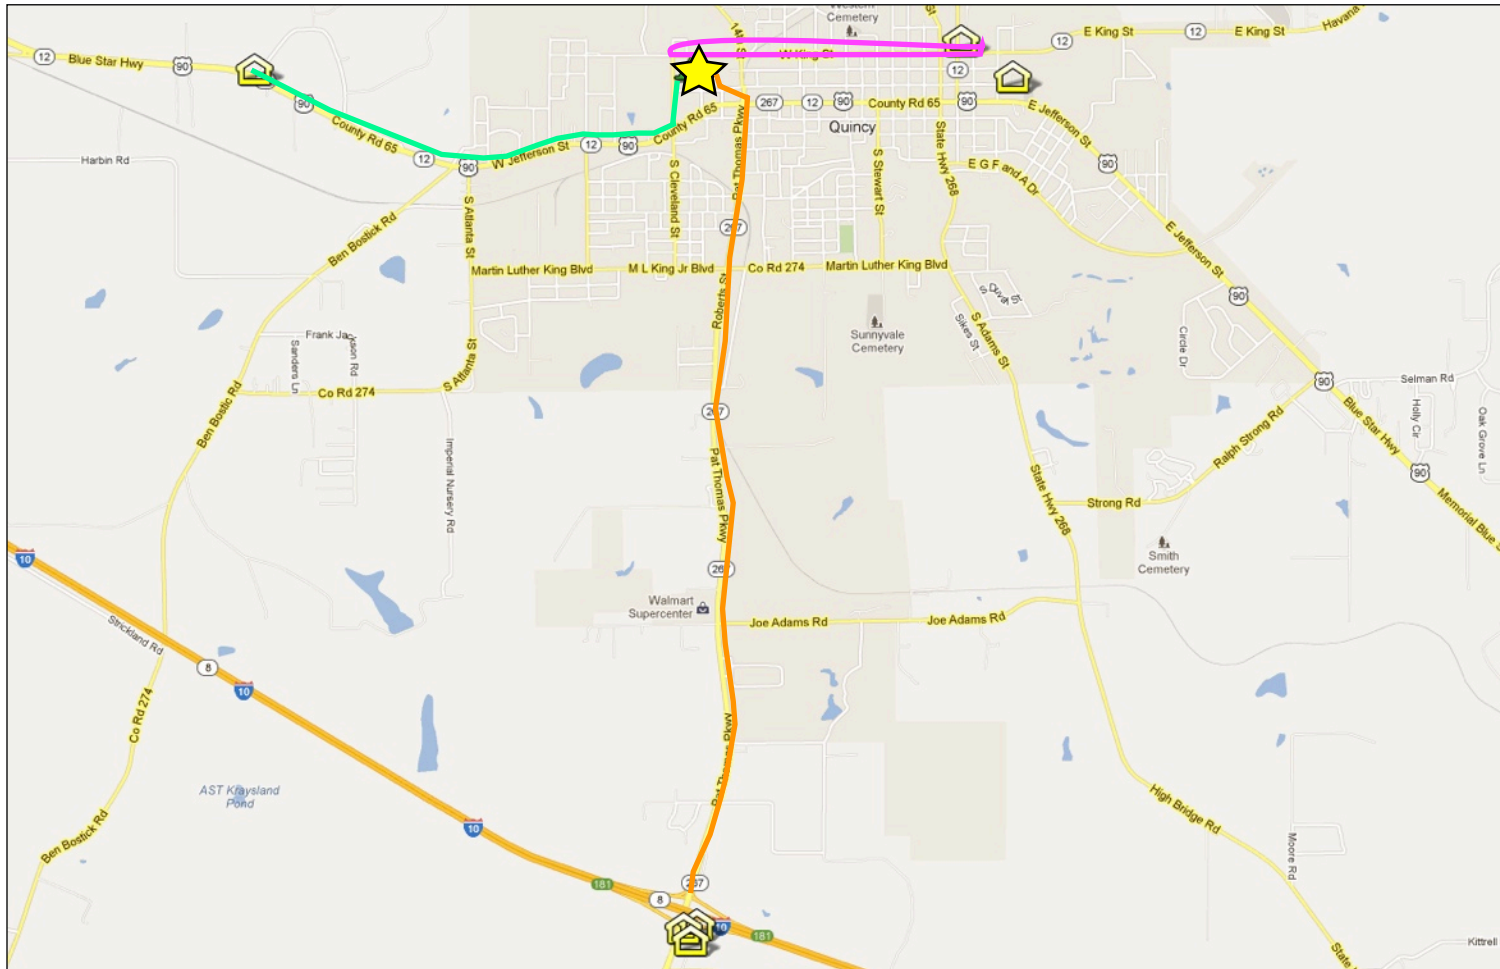

## Quincy Shuttle Map

**Route A:** “SQUARE”, serving Dinner Meal Plan, non-meal plan food, walking distance to downtown motels, Entertainment Service Times: Sunday, March 25th, 3PM - 9:30PM (Joe Ferolito Recreation Center to/from Town Square)

---

**Route B:** “WEST”, serving Horseshoe Motor Lodge  
Service Times: Sunday, March 25th, 3PM - 5PM and 7PM - 9:30PM to/from Joe Ferolito Recreation Center only  
Monday, March 26th, 6AM - 8AM to Joe Ferolito Recreation Center only

---

**Route C:** “SOUTH”, serving Hampton Inn, Holiday Inn, Parkway Inn  
Service Times: Sunday, March 25th, 3PM - 5PM and 7PM - 9:30PM to/from Joe Ferolito Recreation Center only  
Monday, March 26th, 6AM - 8AM to Joe Ferolito Recreation Center only